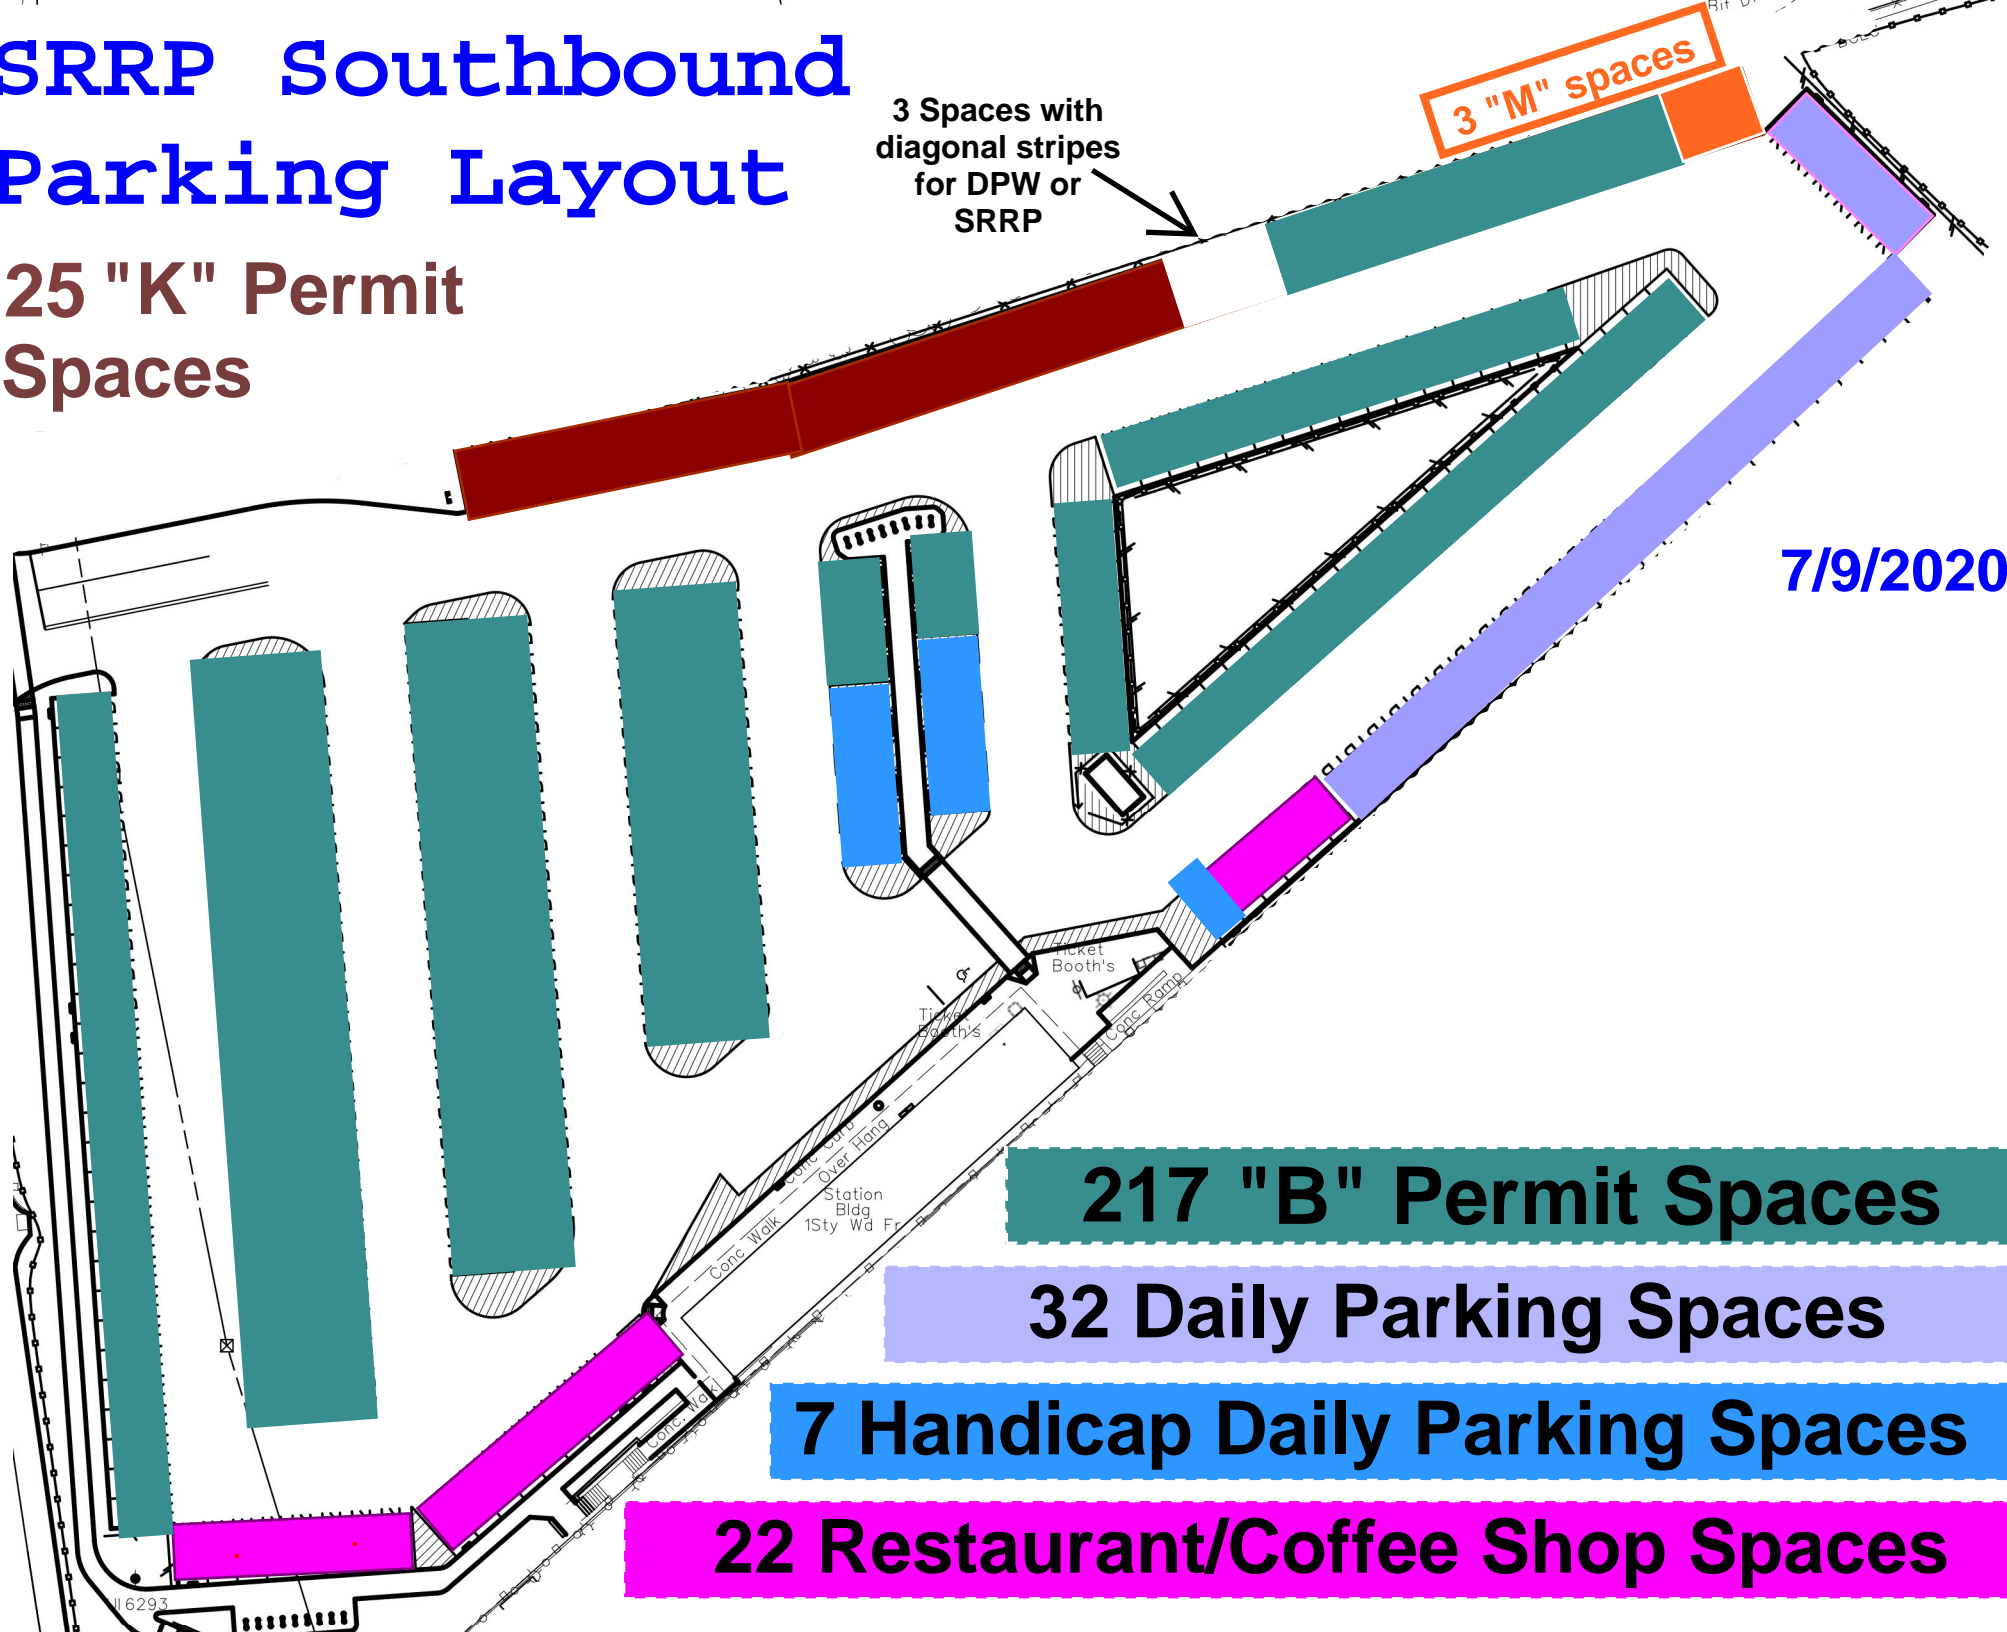

SRRP Southbound Parking Layout

25 "K" Permit
Spaces

3 Spaces with
diagonal stripes
for DPW or
SRRP

3 "M" spaces

7/9/2020

217 "B" Permit Spaces

32 Daily Parking Spaces

7 Handicap Daily Parking Spaces

22 Restaurant/Coffee Shop Spaces